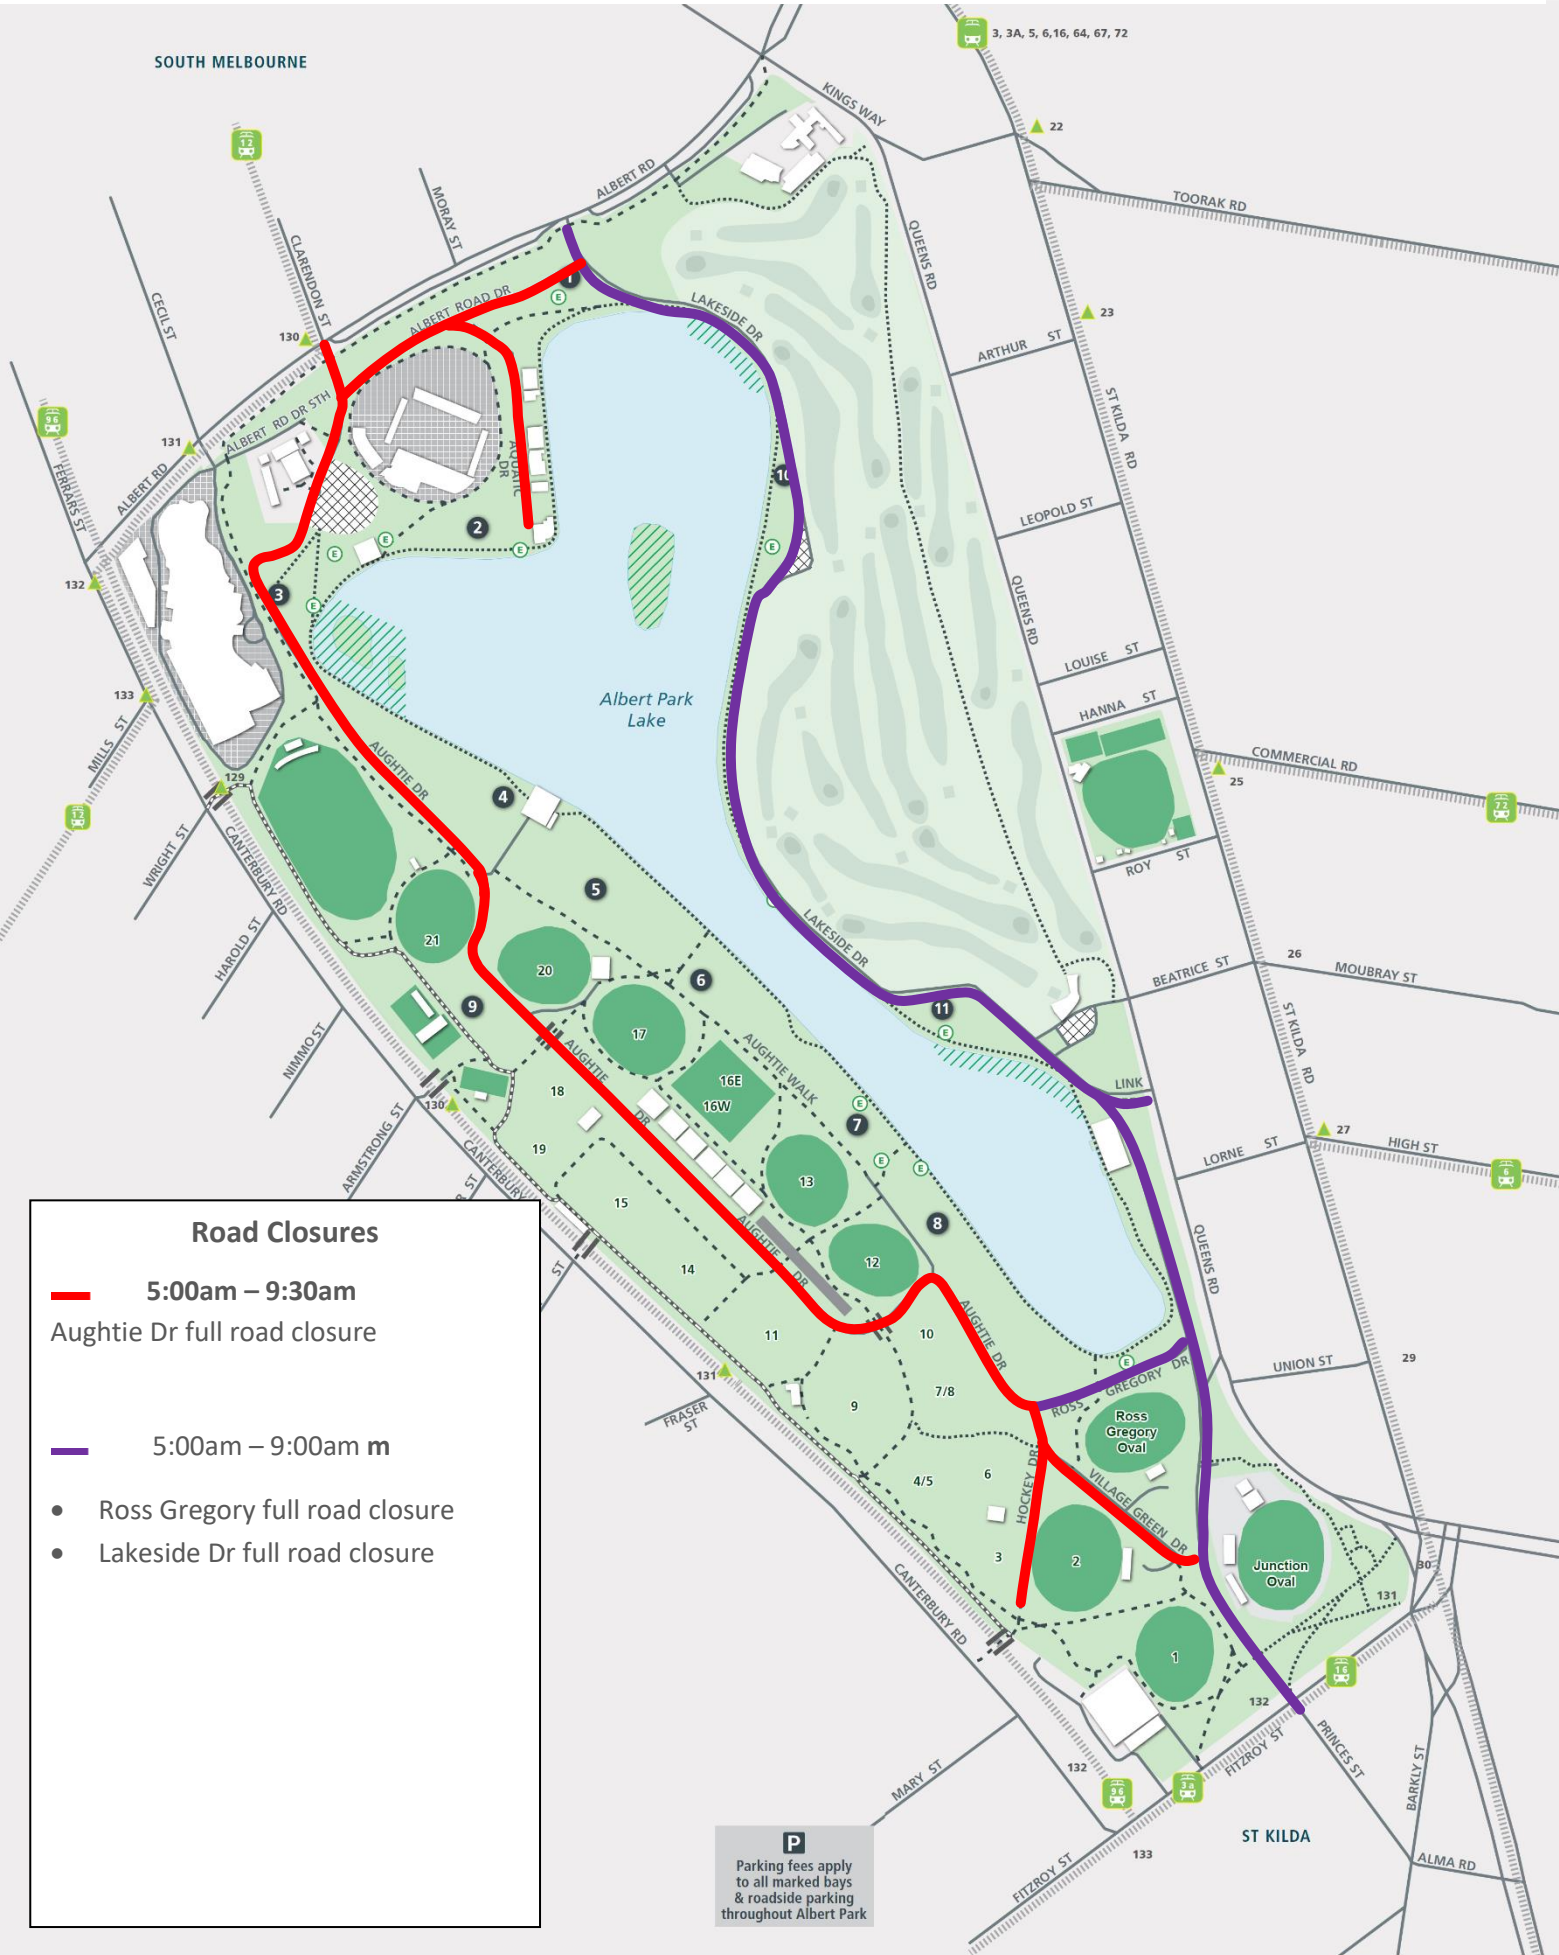

Albert Park Road Closure: 30/11/25 – 2XU Wellness Run Supporting Beyond Blue

Road Closures

- 5:00am – 9:30am
Aughtie Dr full road closure

- 5:00am – 9:00am m
 - Ross Gregory full road closure
 - Lakeside Dr full road closure

P Parking fees apply to all marked bays & roadside parking throughout Albert Park